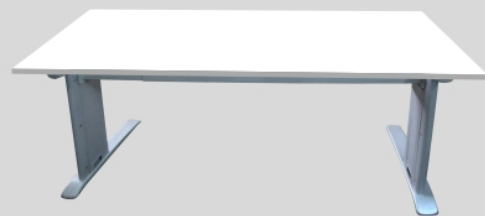

Code : OM-WSTB-01

Standard desk top size : 1800x1800x700, 1800x1500x700, 1500x1500x700(mm)

Colour : Silver grey/Charcoal grey

\*Extendable Beam

\*Also suitable for desk top : 1400-1800x1400-1800x700-900/450-600(mm)

Code : OM-WSTB-02

Standard desk top size : 1800x1800x700, 1800x1500x700, 1500x1500x700(mm)

Colour : Silver grey/Charcoal grey

\*Extendable Beam

\*Also suitable for desk top : 1400-1800x1400-1800x700-900/450-600(mm)

Code : OM-DEB-01

Standard desk top size : 1500x750, 1800x750, 1800x900(mm)

Colour : Silver grey

Code : OM-DEB-02

Standard desk top size : 1500x750, 1800x750, 1800x900(mm)

Colour : Silver grey

\*Extendable Beam

\*Also suitable for desk top : 1400-1800 x 750-900(mm)

Code : GOPD-ML1418S

Standard desk top size : 1500x750, 1800x750, 1800x900(mm)

Colour : White

\*Extendable beam : 1400-1800mm

\*Manual adjusted

\*Adjustable height : 615-925mm