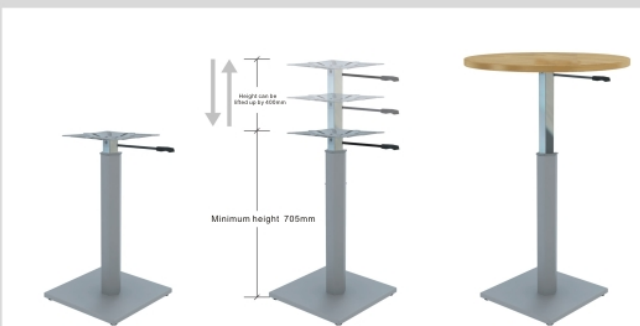

Code : OM-Flip-03- D157/D187/D189  
Standard desk top size : 1500x750, 1800x750, 1800x900(mm)  
Colour : White over chrome

Code : GOPD-DF  
 Height : 725mm  
 Colour : Aluminum  
 \*Suitable desk top size : Any size can be made at your request.

Code : OM-CTB-CT-1  
 Suitable desk top size : D900, D1200(mm)  
 Colour : Silver grey

Code : OM-CTB-ST-1  
 Suitable desk top size : D900, D1200(mm)  
 Colour : Black over silver

Code : GOPD-AMT500  
 Suitable desk top size : D900, D1200(mm)  
 Colour : Silver grey  
 Adjustable height : 705-1105mm

Code : GOPD-AMT400  
 Suitable desk top size : D900, D1200(mm)  
 Colour : Silver grey  
 Adjustable height : 705-1105mm