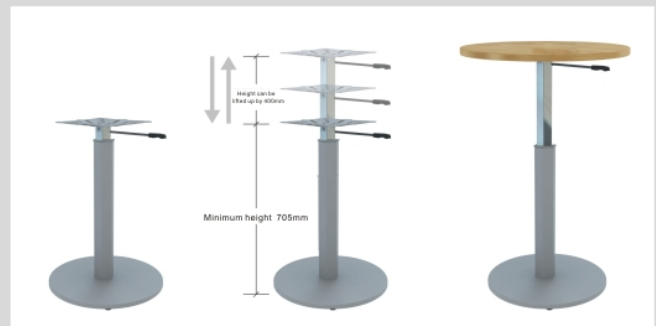

Code : OM-Flip-03- D157/D187/D189  
Standard desk top size : 1500x750, 1800x750, 1800x900(mm)  
Colour : White over chrome

Code : GOPD-DF  
 Height : 725mm  
 Colour : Aluminum  
 \*Suitable desk top size : Any size can be made at your request.

Code : OM-CTB-CT-1  
 Suitable desk top size : D900, D1200(mm)  
 Colour : Silver grey

Code : OM-CTB-ST-1  
 Suitable desk top size : D900, D1200(mm)  
 Colour : Black over silver

Code : GOPD-AMT500  
 Suitable desk top size : D900, D1200(mm)  
 Colour : Silver grey  
 Adjustable height : 705-1105mm

Code : GOPD-AMT400  
 Suitable desk top size : D900, D1200(mm)  
 Colour : Silver grey  
 Adjustable height : 705-1105mm