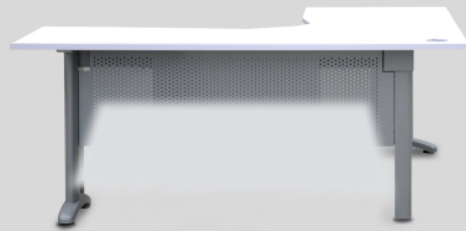

Code : OM-WSTB-01

Standard desk top size : 1800x1800x700, 1800x1500x700, 1500x1500x700(mm)

Colour : Silver grey/Charcoal grey

\*Extendable Beam

\*Also suitable for desk top : 1400-1800x1400-1800x700-900/450-600(mm)

Code : OM-WSTB-02

Standard desk top size : 1800x1800x700, 1800x1500x700, 1500x1500x700(mm)

Colour : Silver grey/Charcoal grey

\*Extendable Beam

\*Also suitable for desk top : 1400-1800x1400-1800x700-900/450-600(mm)

Code : OM-DEB-01

Standard desk top size : 1500x750, 1800x750, 1800x900(mm)

Colour : Silver grey

Code : OM-DEB-02

Standard desk top size : 1500x750, 1800x750, 1800x900(mm)

Colour : Silver grey

\*Extendable Beam

\*Also suitable for desk top : 1400-1800 x 750-900(mm)

Code : GOPD-ML1418S

Standard desk top size : 1500x750, 1800x750, 1800x900(mm)

Colour : White

\*Extendable beam : 1400-1800mm

\*Manual adjusted

\*Adjustable height : 615-925mm